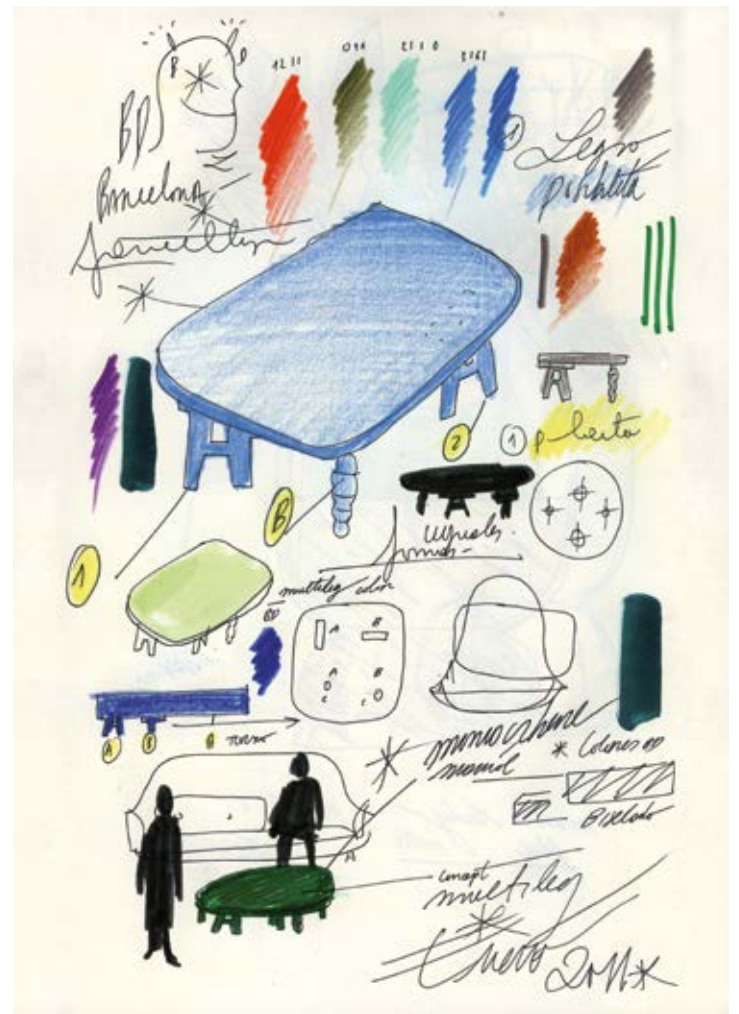

## Multileg low table

Showtime collection by Jaime Hayon

**Low table with round or rectangular top. The legs can be combined and the finishes are the same as for the Multileg Cabinet (gloss lacquer with a glass top) and the Lounger (matte lacquer without glass). Also available in walnut wood.**

Mesa baja con sobre redondo o rectangular. Las patas pueden combinarse y los acabados son los mismos del Multileg Cabinet (laca brillo con sobre de vidrio) o del Lounger (laca mate sin vidrio). También está disponible en madera de nogal.

## Multileg low table

In the Showtime collection plastics coexist with padded upholstery, gloss lacquered wood and sublime ceramic artistry. Classic and modern. The contrasts and sophistication that give personality to the work of Jaime Hayon are amply represented in this large collection which also includes vases, chairs, an elegant and comfortable wing chair –Lounger– and this low table which is great match with the Multileg cabinet.